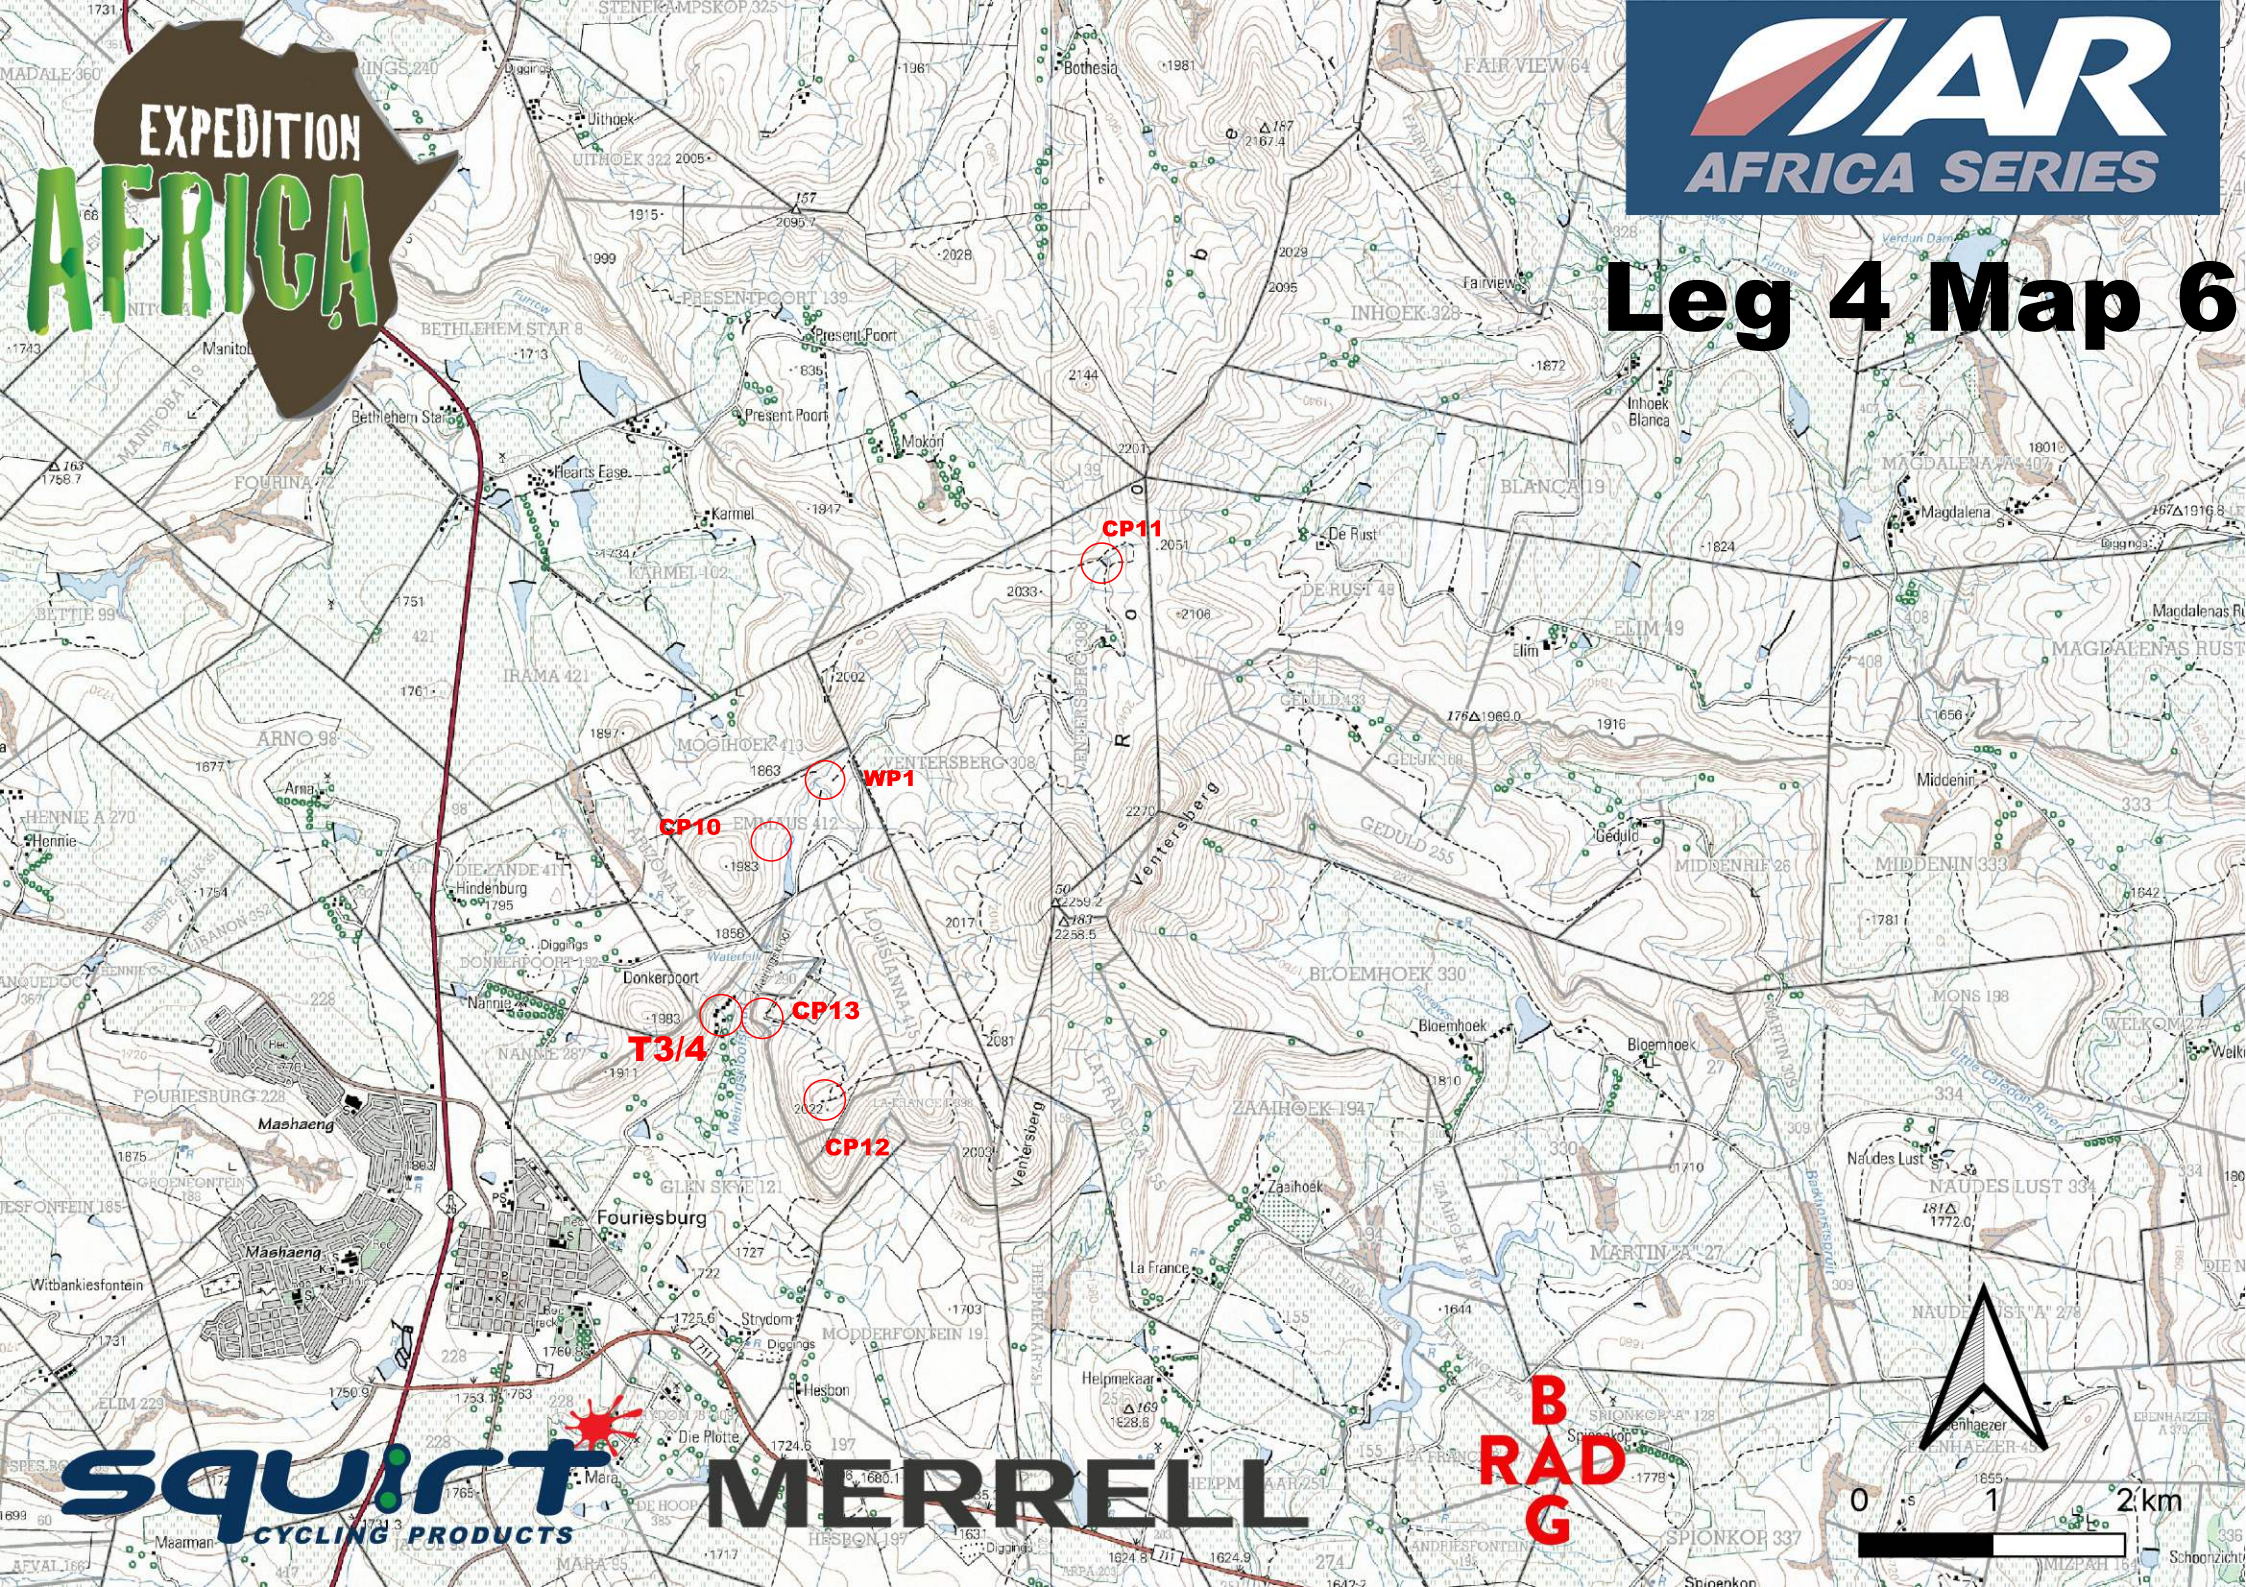

Leg 4 Map 6

squirt
CYCLING PRODUCTS

MERRELL

**B
RAD
G**